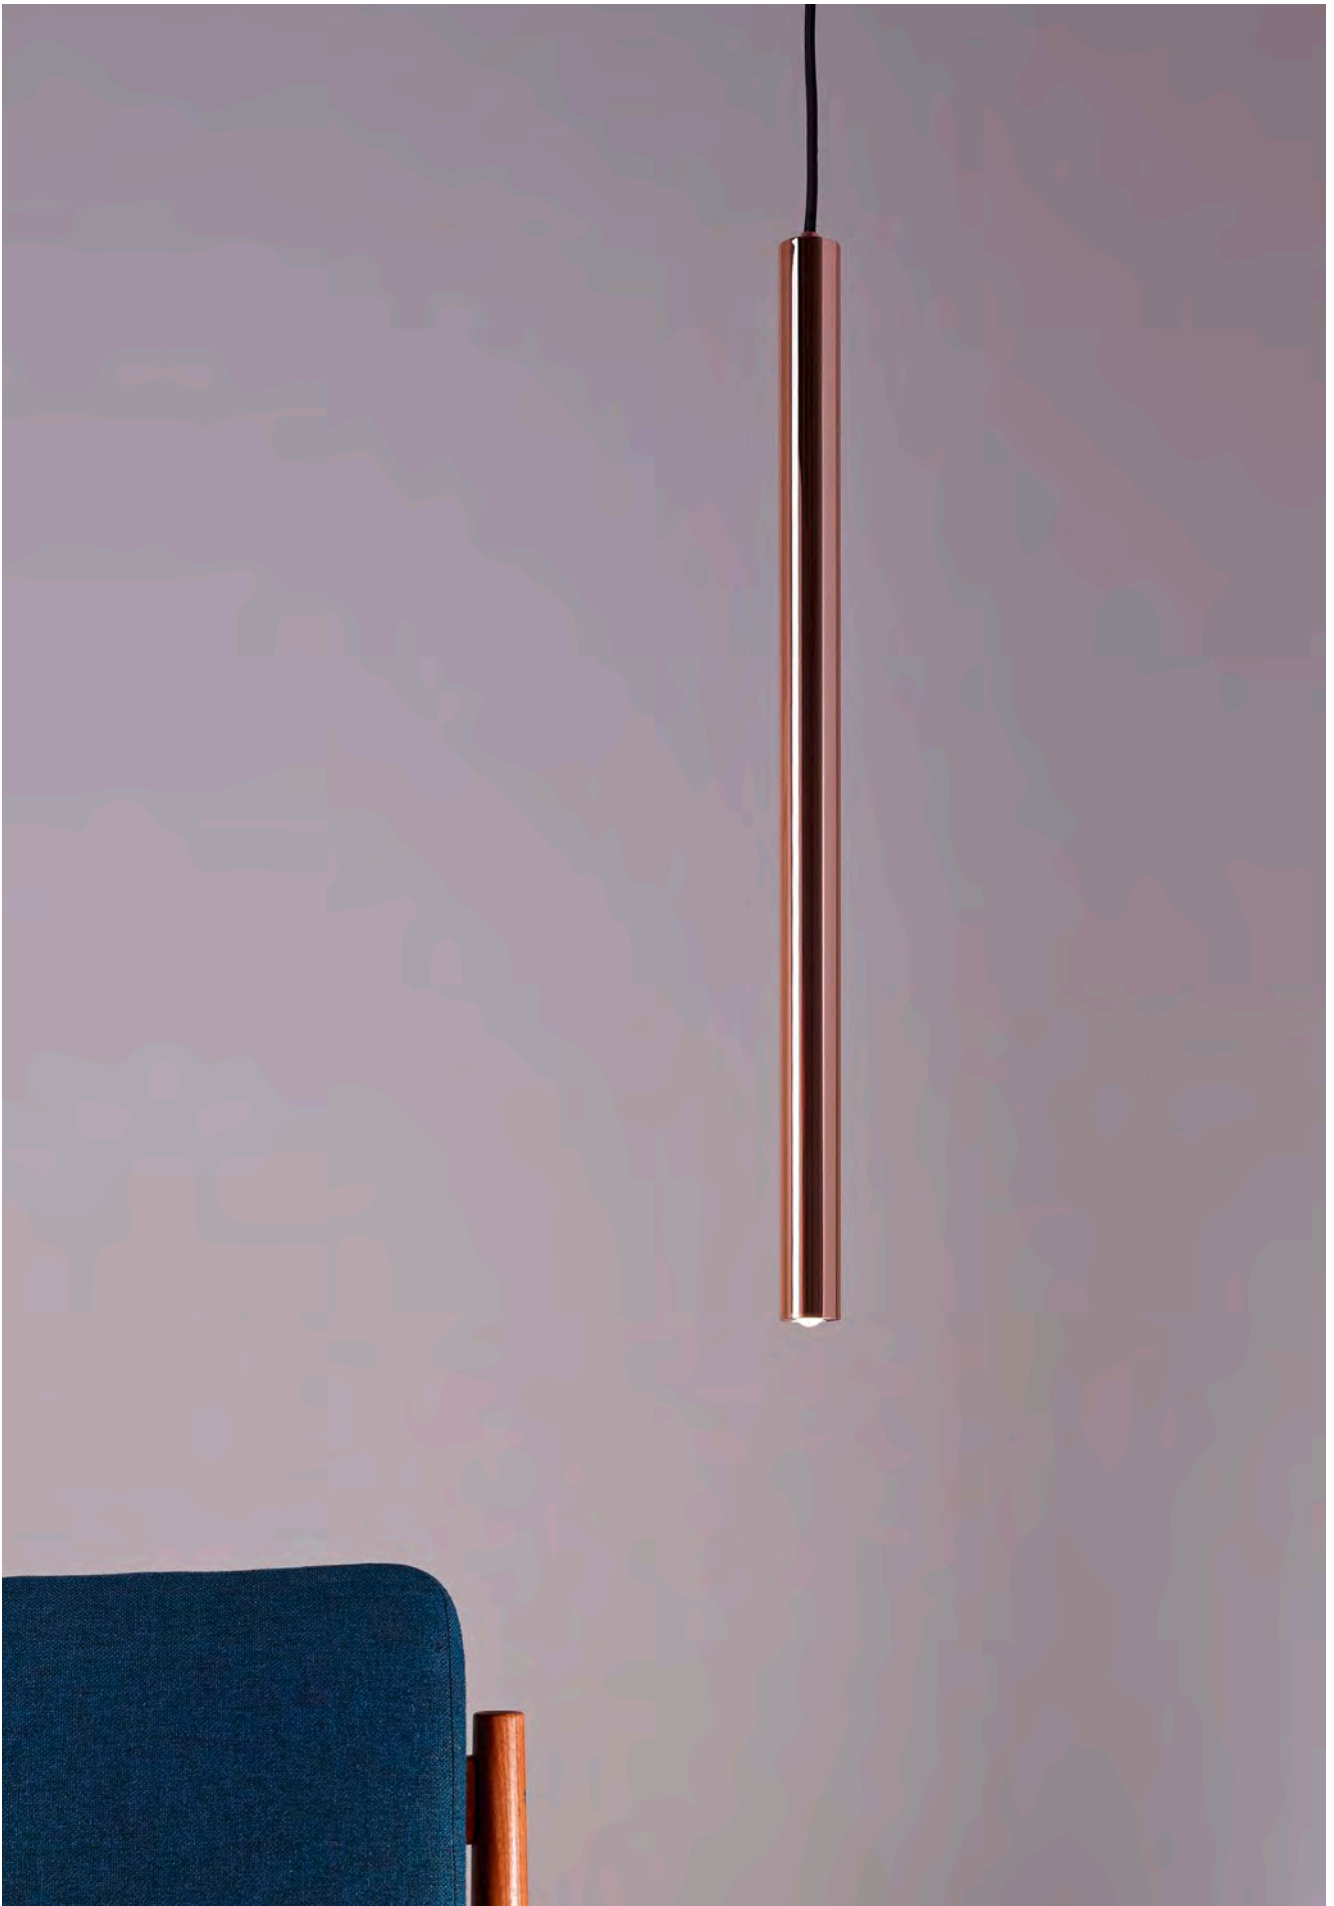

Tischleuchten / Table lighting **14–18**

Deckenleuchten / Ceiling lighting **20–27**

Wandleuchten / Wall lighting **11, 13, 25, 28–33, 35–37, 39–41, 43,
45–47, 49–50, 52–68, 70–71, 73, 76**

Spiegelaufsteckleuchten / Clip-on light for mirror **34–37, 42, 44–46,
48, 51, 52, 56–57, 69–72, 76–77**

PIPE

LED Pendelleuchte / LED Pendant light

LED Pendelleuchte / LED Pendant light

PIPE 1*
 H 70 – 220cm max. . Ø 3,5cm
 Deckenplatte / Base Ø 10,5cm
 1x LED 6,5W
 Lichtfarbe / Light colour 3000° K

PIPE 2*
 H 70 – 220cm max. . Ø 3,5cm
 Deckenplatte / Base B/W 55cm . TD 10cm
 2x LED 6,5W
 Lichtfarbe / Light colour 3000° K